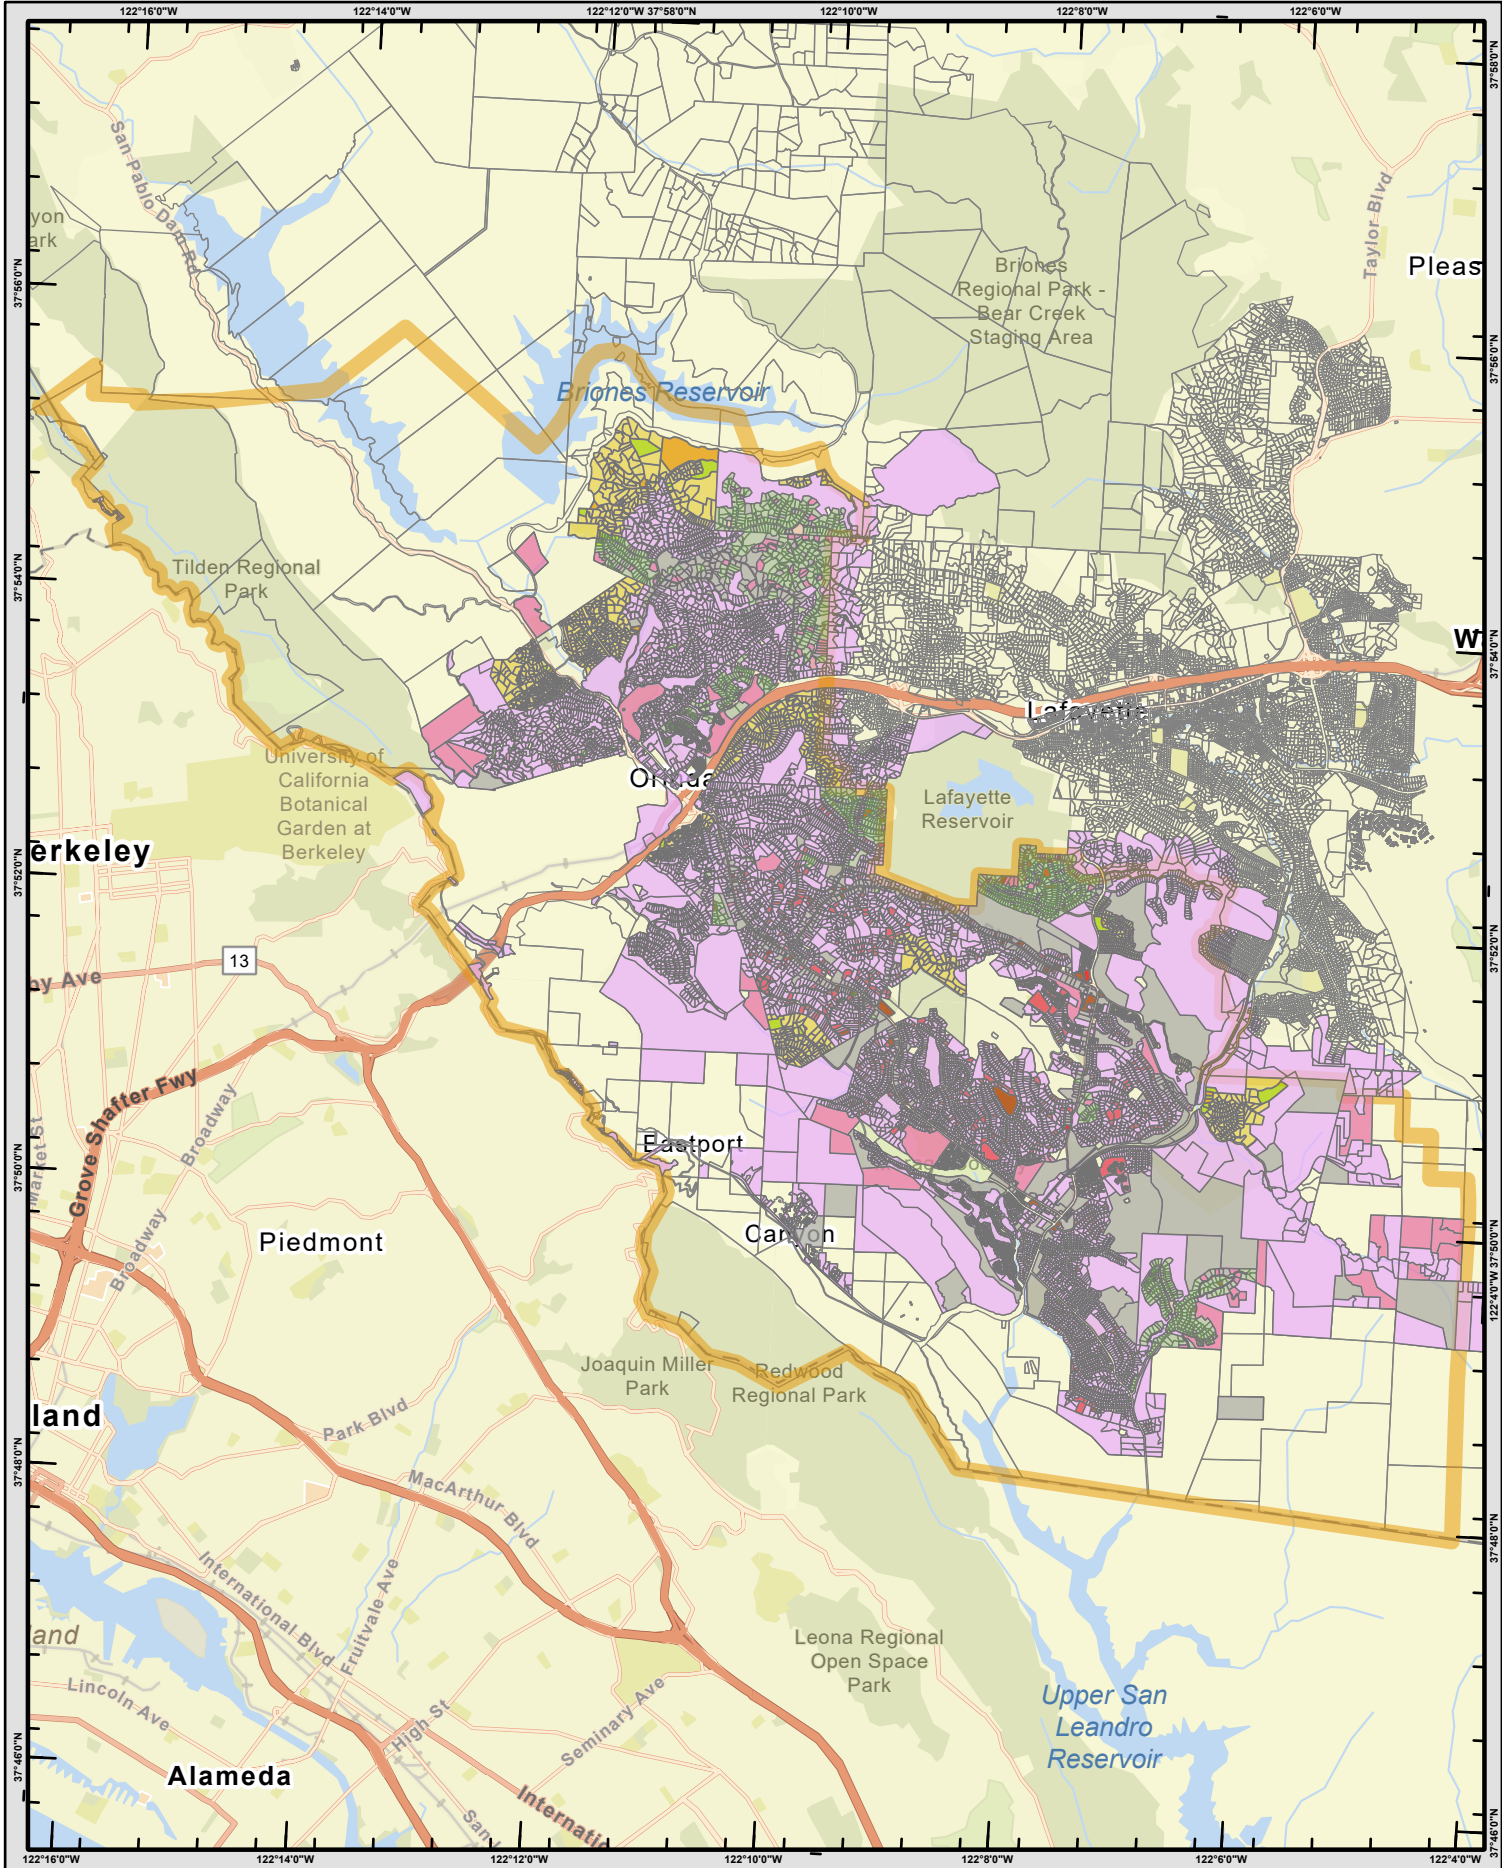

Scale: 1:95,000
0 0.3 0.5 1 1.5 2 Miles

- Inspected, Passed
- Inspected, Not Passed
- MOFD Boundary
- Inspected, Passed - 2nd Inspection
- Complaint, Inspection Pending
- default null
- Inspection Pending