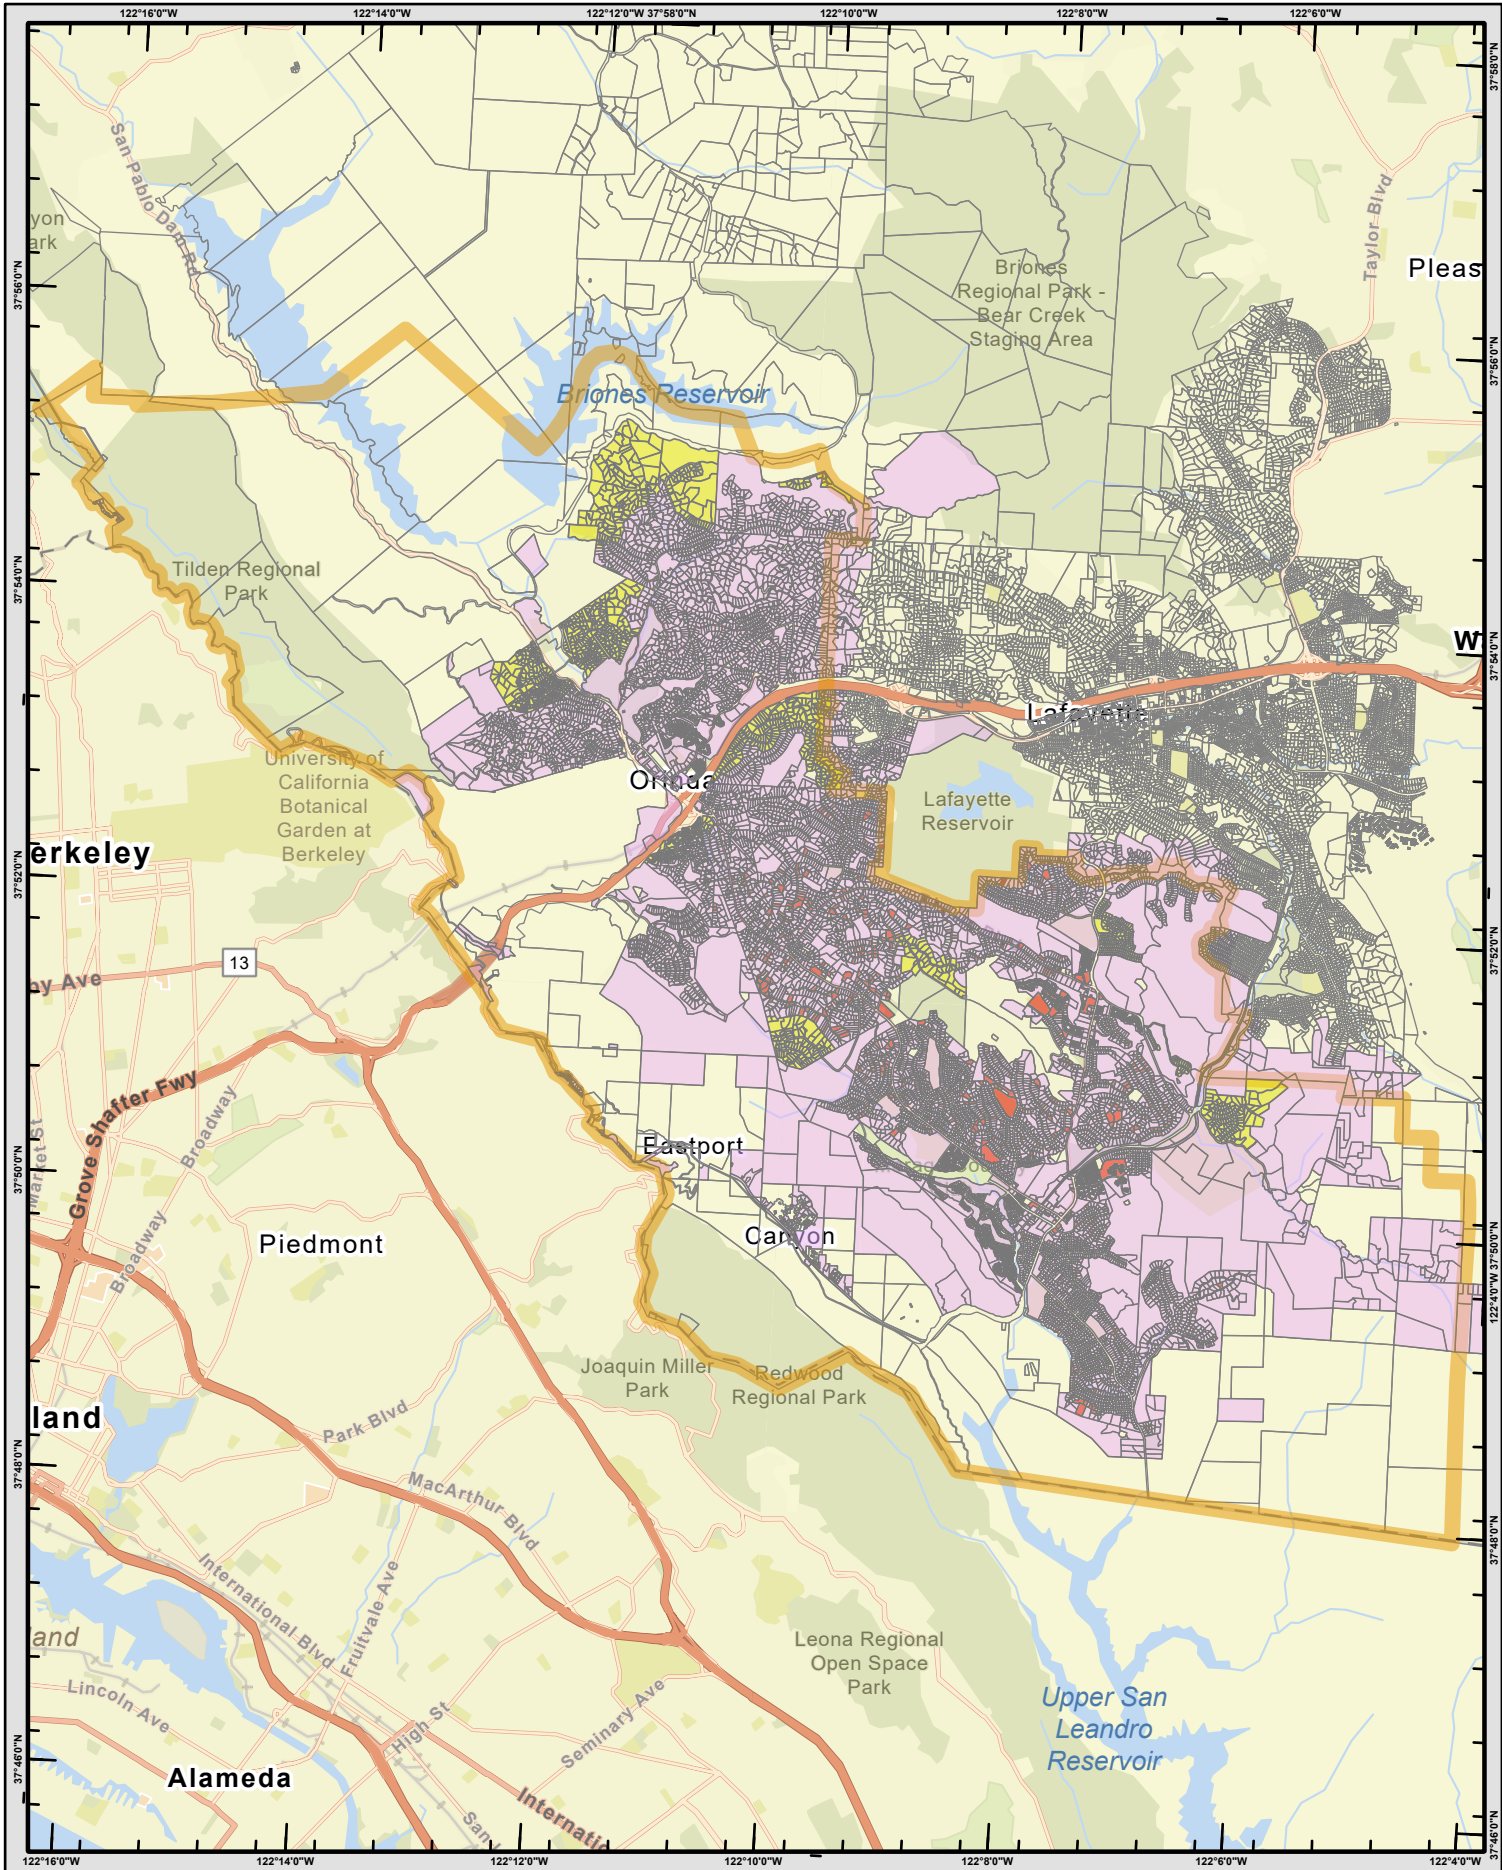

MORAGA-ORINDA FIRE DISTRICT 2024 Parcel Inspections

Scale: 1:95,000
0 0.3 0.5 1 1.5 2 Miles

- Inspected, Passed
- Inspected, Passed - 2nd Inspection
- Inspection Pending
- Inspected, Not Passed
- Complaint, Inspection Pending
- default null
- MOFD Boundary