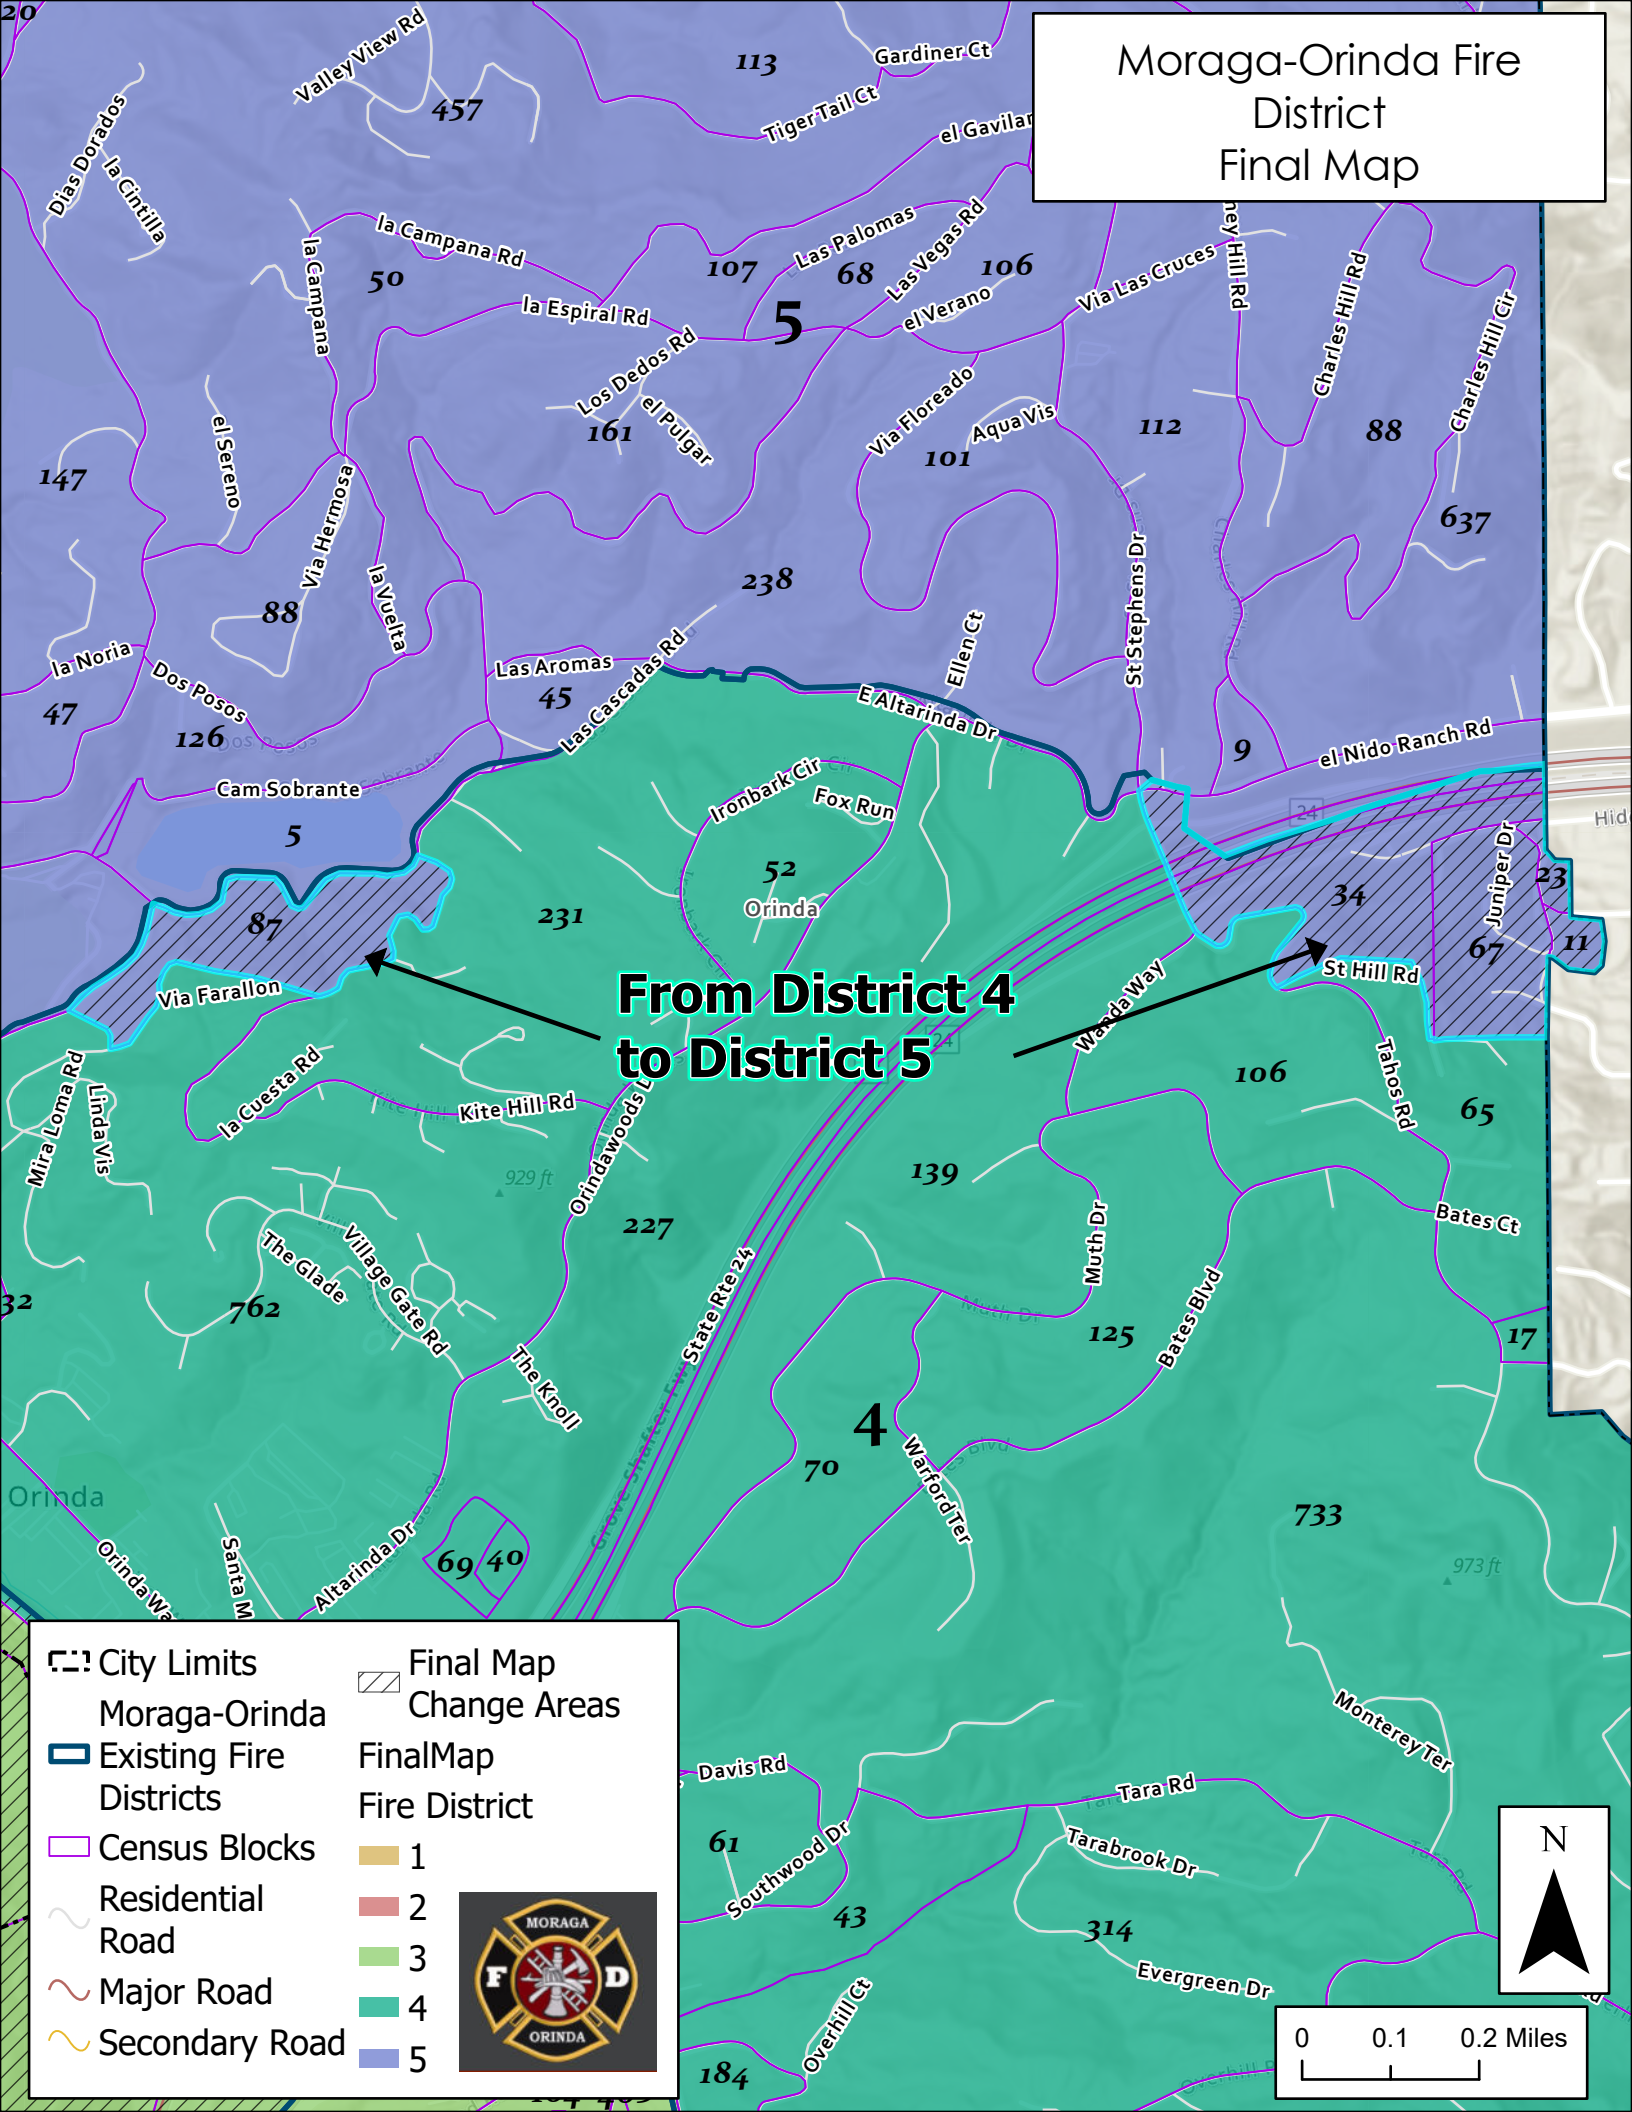

Final Map Change Areas

Moraga-Orinda Fire District Final Map

From District 3 to District 2

From District 3 to District 1

- | | |
|-------------------------|-------------------------------|
| City Limits | Final Map Change Areas |
| Existing Fire Districts | FinalMap Fire District |
| Census Blocks | 1 |
| Residential Road | 2 |
| Major Road | 3 |
| Secondary Road | 4 |
| | 5 |

Moraga-Orinda Fire District Final Map

**From District 4
to District 3**

City Limits	Final Map Change Areas
Existing Fire Districts	FinalMap Fire District
Census Blocks	1
Residential Road	2
Major Road	3
Secondary Road	4
	5

Moraga-Orinda Fire District Final Map

**From District 4
to District 5**

- | | | | |
|--|-------------------------|--|---------------------------|
| | City Limits | | Final Map Change Areas |
| | Moraga-Orinda | | Final Map Fire District 1 |
| | Existing Fire Districts | | Final Map Fire District 2 |
| | Census Blocks | | Final Map Fire District 3 |
| | Residential Road | | Final Map Fire District 4 |
| | Major Road | | Final Map Fire District 5 |
| | Secondary Road | | |

Moraga-Orinda Fire District Final Map

**From District 5
to District 3**

- | | | | |
|---|-------------------------|---|---------------------------|
|  | City Limits |  | Final Map Change Areas |
|  | Existing Fire Districts |  | Final Map Fire District 1 |
|  | Census Blocks |  | Final Map Fire District 2 |
|  | Residential Road |  | Final Map Fire District 3 |
|  | Major Road |  | Final Map Fire District 4 |
|  | Secondary Road |  | Final Map Fire District 5 |