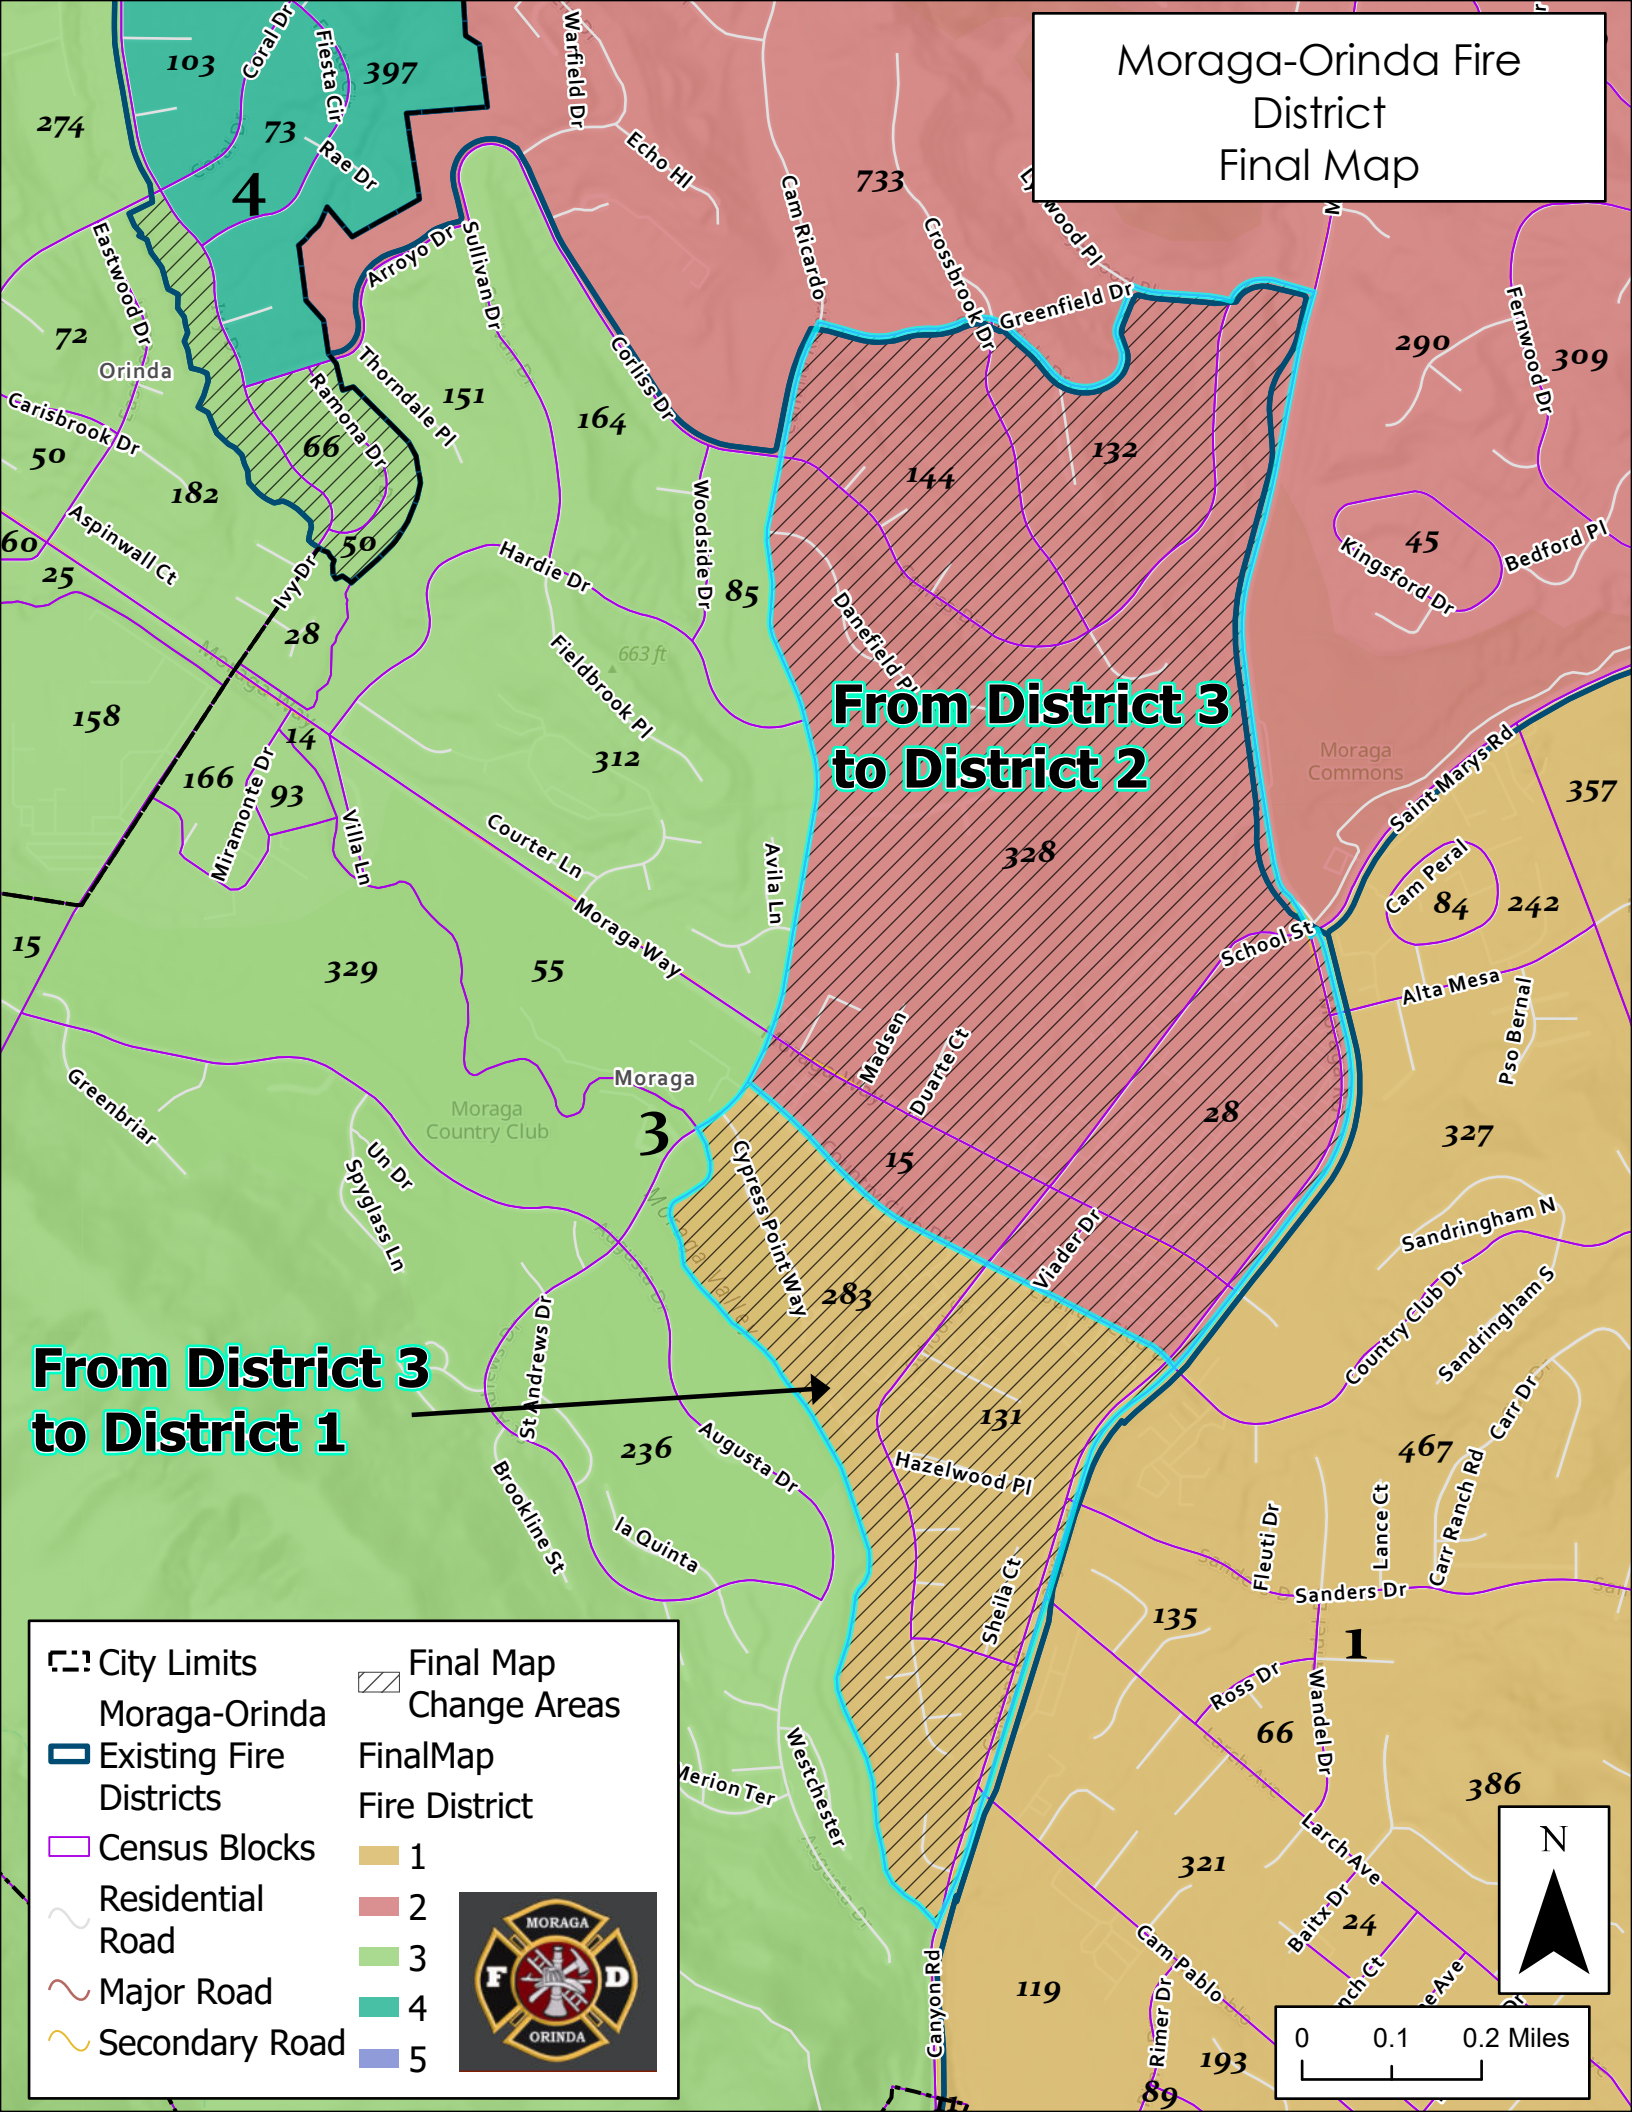

Final Map Change Areas

Moraga-Orinda Fire District Final Map

From District 3 to District 2

From District 3 to District 1

- | | |
|-------------------------|-------------------------------|
| City Limits | Final Map Change Areas |
| Existing Fire Districts | FinalMap Fire District |
| Census Blocks | 1 |
| Residential Road | 2 |
| Major Road | 3 |
| Secondary Road | 4 |
| | 5 |

Moraga-Orinda Fire District Final Map

**From District 4
to District 3**

City Limits	Final Map Change Areas
Existing Fire Districts	FinalMap Fire District
Census Blocks	1
Residential Road	2
Major Road	3
Secondary Road	4
	5

Moraga-Orinda Fire District Final Map

**From District 4
to District 5**

- | | | | |
|--|-------------------------|--|---------------------------|
| | City Limits | | Final Map Change Areas |
| | Moraga-Orinda | | Final Map Fire District 1 |
| | Existing Fire Districts | | Final Map Fire District 2 |
| | Census Blocks | | Final Map Fire District 3 |
| | Residential Road | | Final Map Fire District 4 |
| | Major Road | | Final Map Fire District 5 |
| | Secondary Road | | |

Moraga-Orinda Fire District Final Map

**From District 5
to District 3**

- | | | | |
|---|-------------------------|---|---------------------------|
|  | City Limits |  | Final Map Change Areas |
|  | Existing Fire Districts |  | Final Map Fire District 1 |
|  | Census Blocks |  | Final Map Fire District 2 |
|  | Residential Road |  | Final Map Fire District 3 |
|  | Major Road |  | Final Map Fire District 4 |
|  | Secondary Road |  | Final Map Fire District 5 |