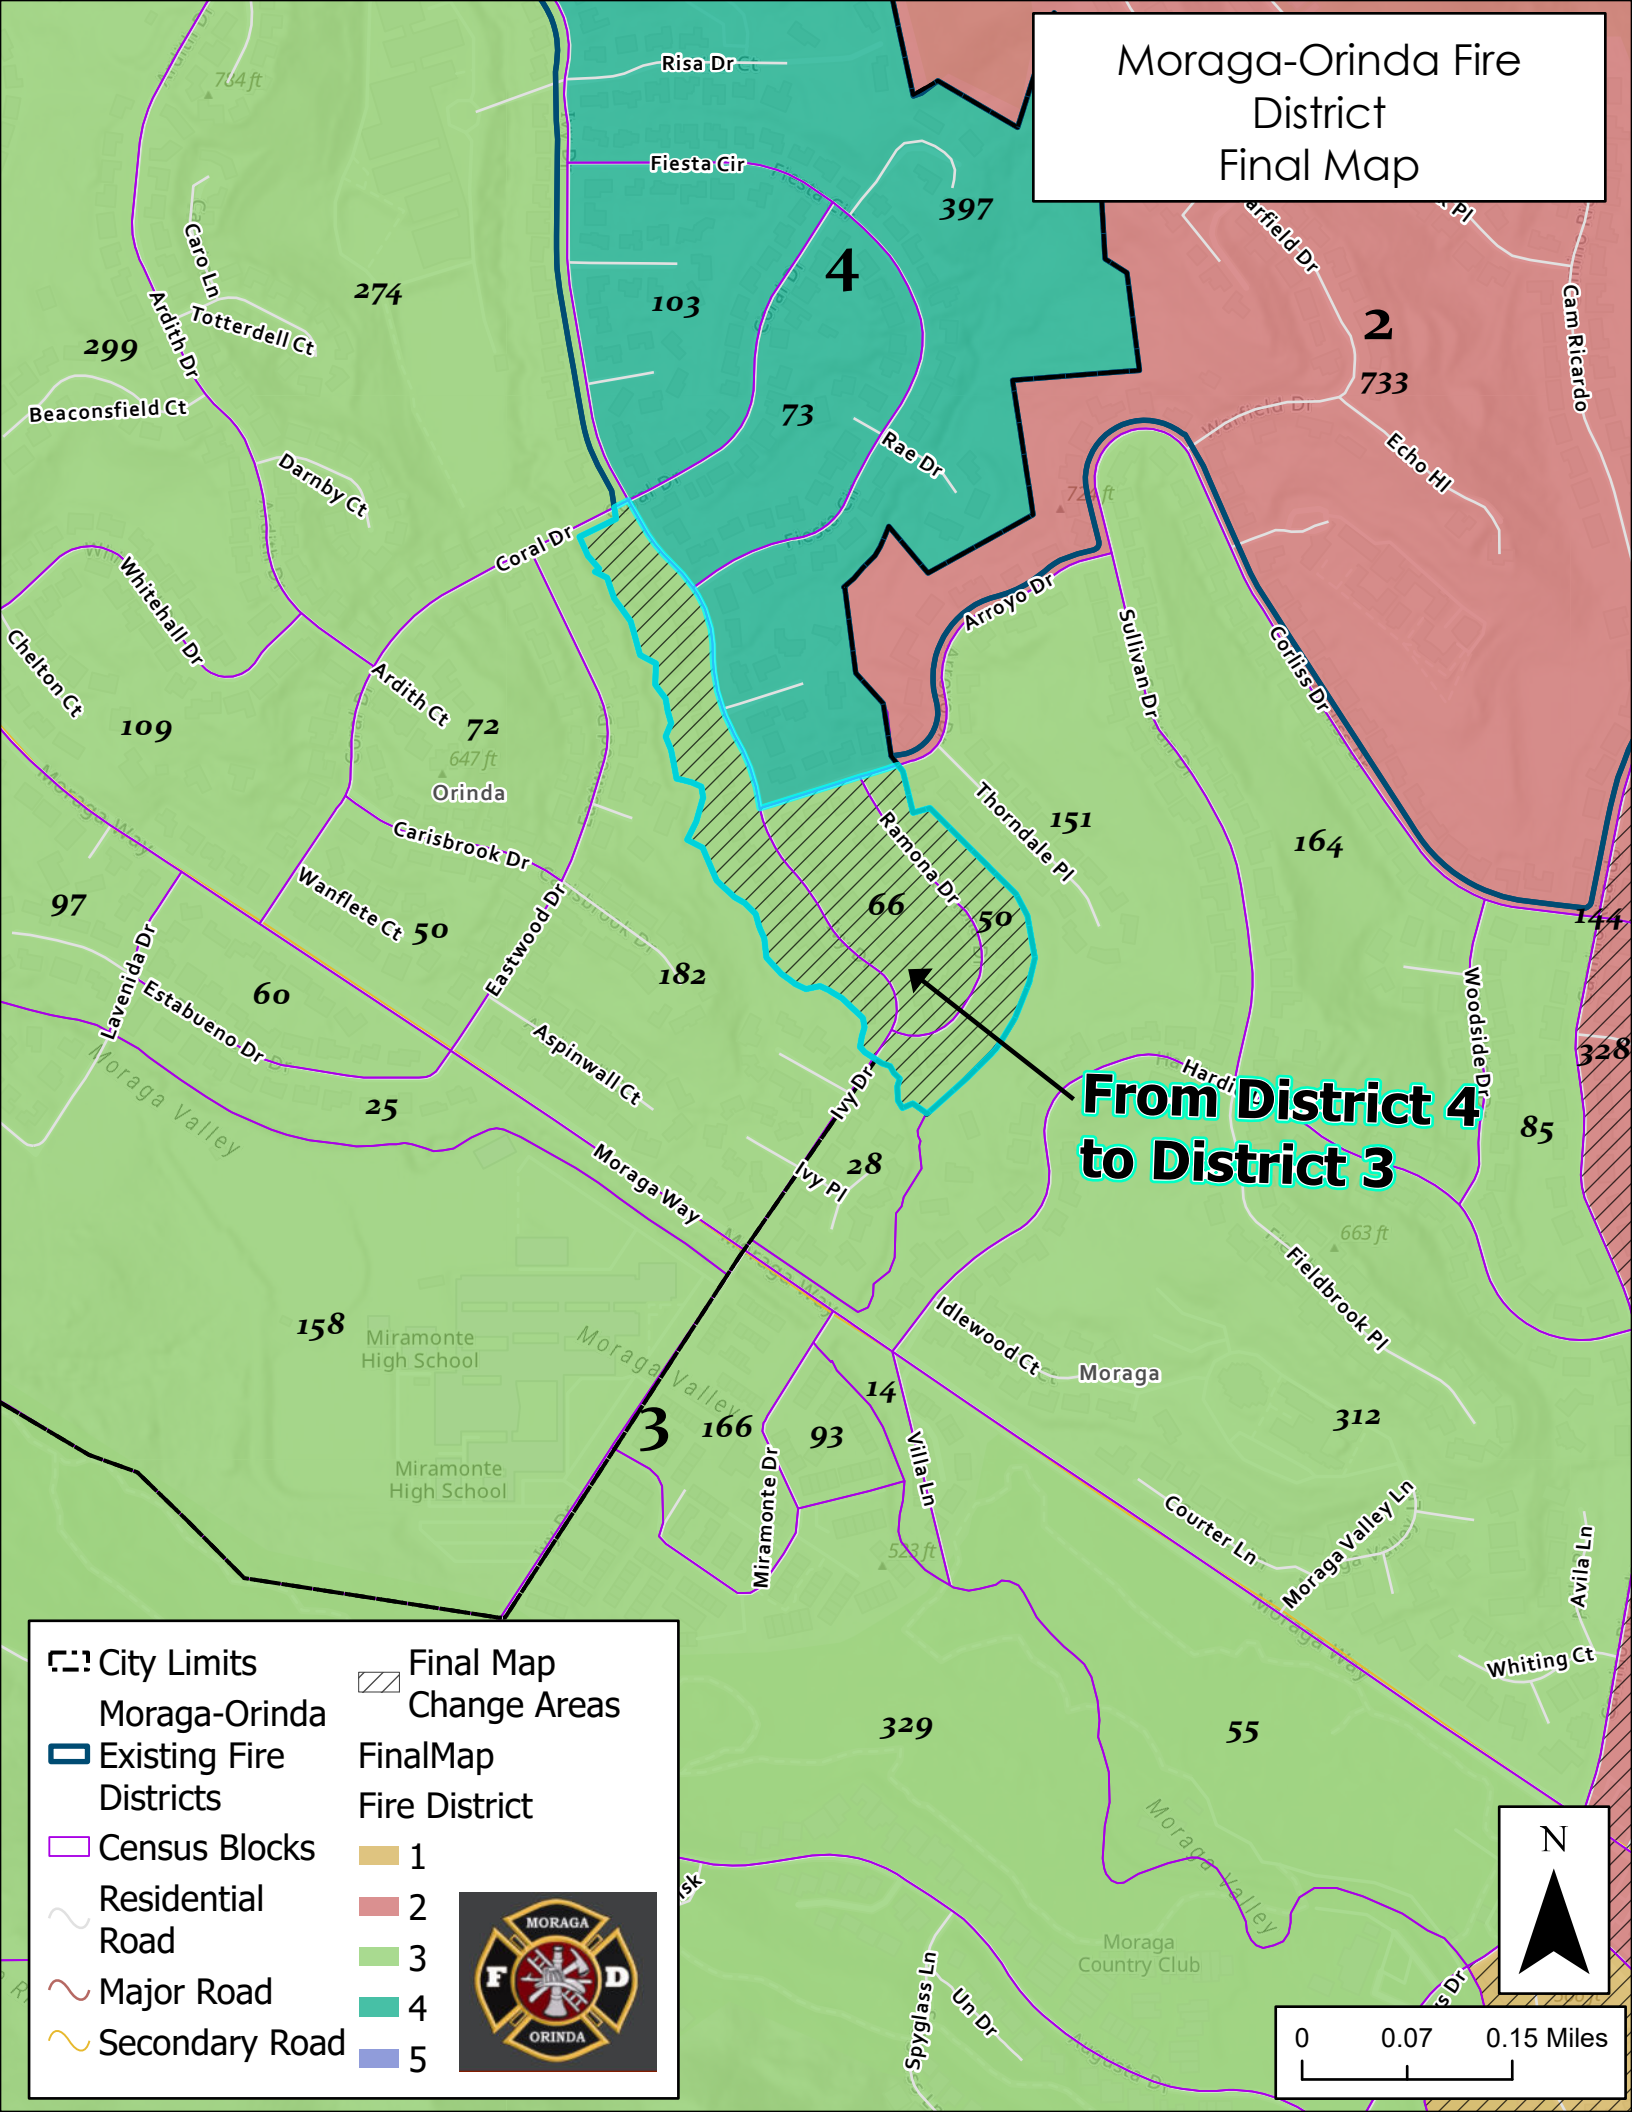

Final Map Change Areas

Moraga-Orinda Fire District Final Map

From District 3 to District 2

From District 3 to District 1

- | | |
|-------------------------|-------------------------------|
| City Limits | Final Map Change Areas |
| Existing Fire Districts | FinalMap Fire District |
| Census Blocks | 1 |
| Residential Road | 2 |
| Major Road | 3 |
| Secondary Road | 4 |
| | 5 |

Moraga-Orinda Fire District Final Map

**From District 4
to District 3**

City Limits	Final Map Change Areas
Existing Fire Districts	FinalMap Fire District
Census Blocks	1
Residential Road	2
Major Road	3
Secondary Road	4
	5

Moraga-Orinda Fire District Final Map

**From District 4
to District 5**

- | | | | |
|--|-------------------------|--|---------------------------|
| | City Limits | | Final Map Change Areas |
| | Moraga-Orinda | | Final Map Fire District 1 |
| | Existing Fire Districts | | Final Map Fire District 2 |
| | Census Blocks | | Final Map Fire District 3 |
| | Residential Road | | Final Map Fire District 4 |
| | Major Road | | Final Map Fire District 5 |
| | Secondary Road | | |

Moraga-Orinda Fire District Final Map

**From District 5
to District 3**

- | | | | |
|---|-------------------------|---|---------------------------|
|  | City Limits |  | Final Map Change Areas |
|  | Existing Fire Districts |  | Final Map Fire District 1 |
|  | Census Blocks |  | Final Map Fire District 2 |
|  | Residential Road |  | Final Map Fire District 3 |
|  | Major Road |  | Final Map Fire District 4 |
|  | Secondary Road |  | Final Map Fire District 5 |