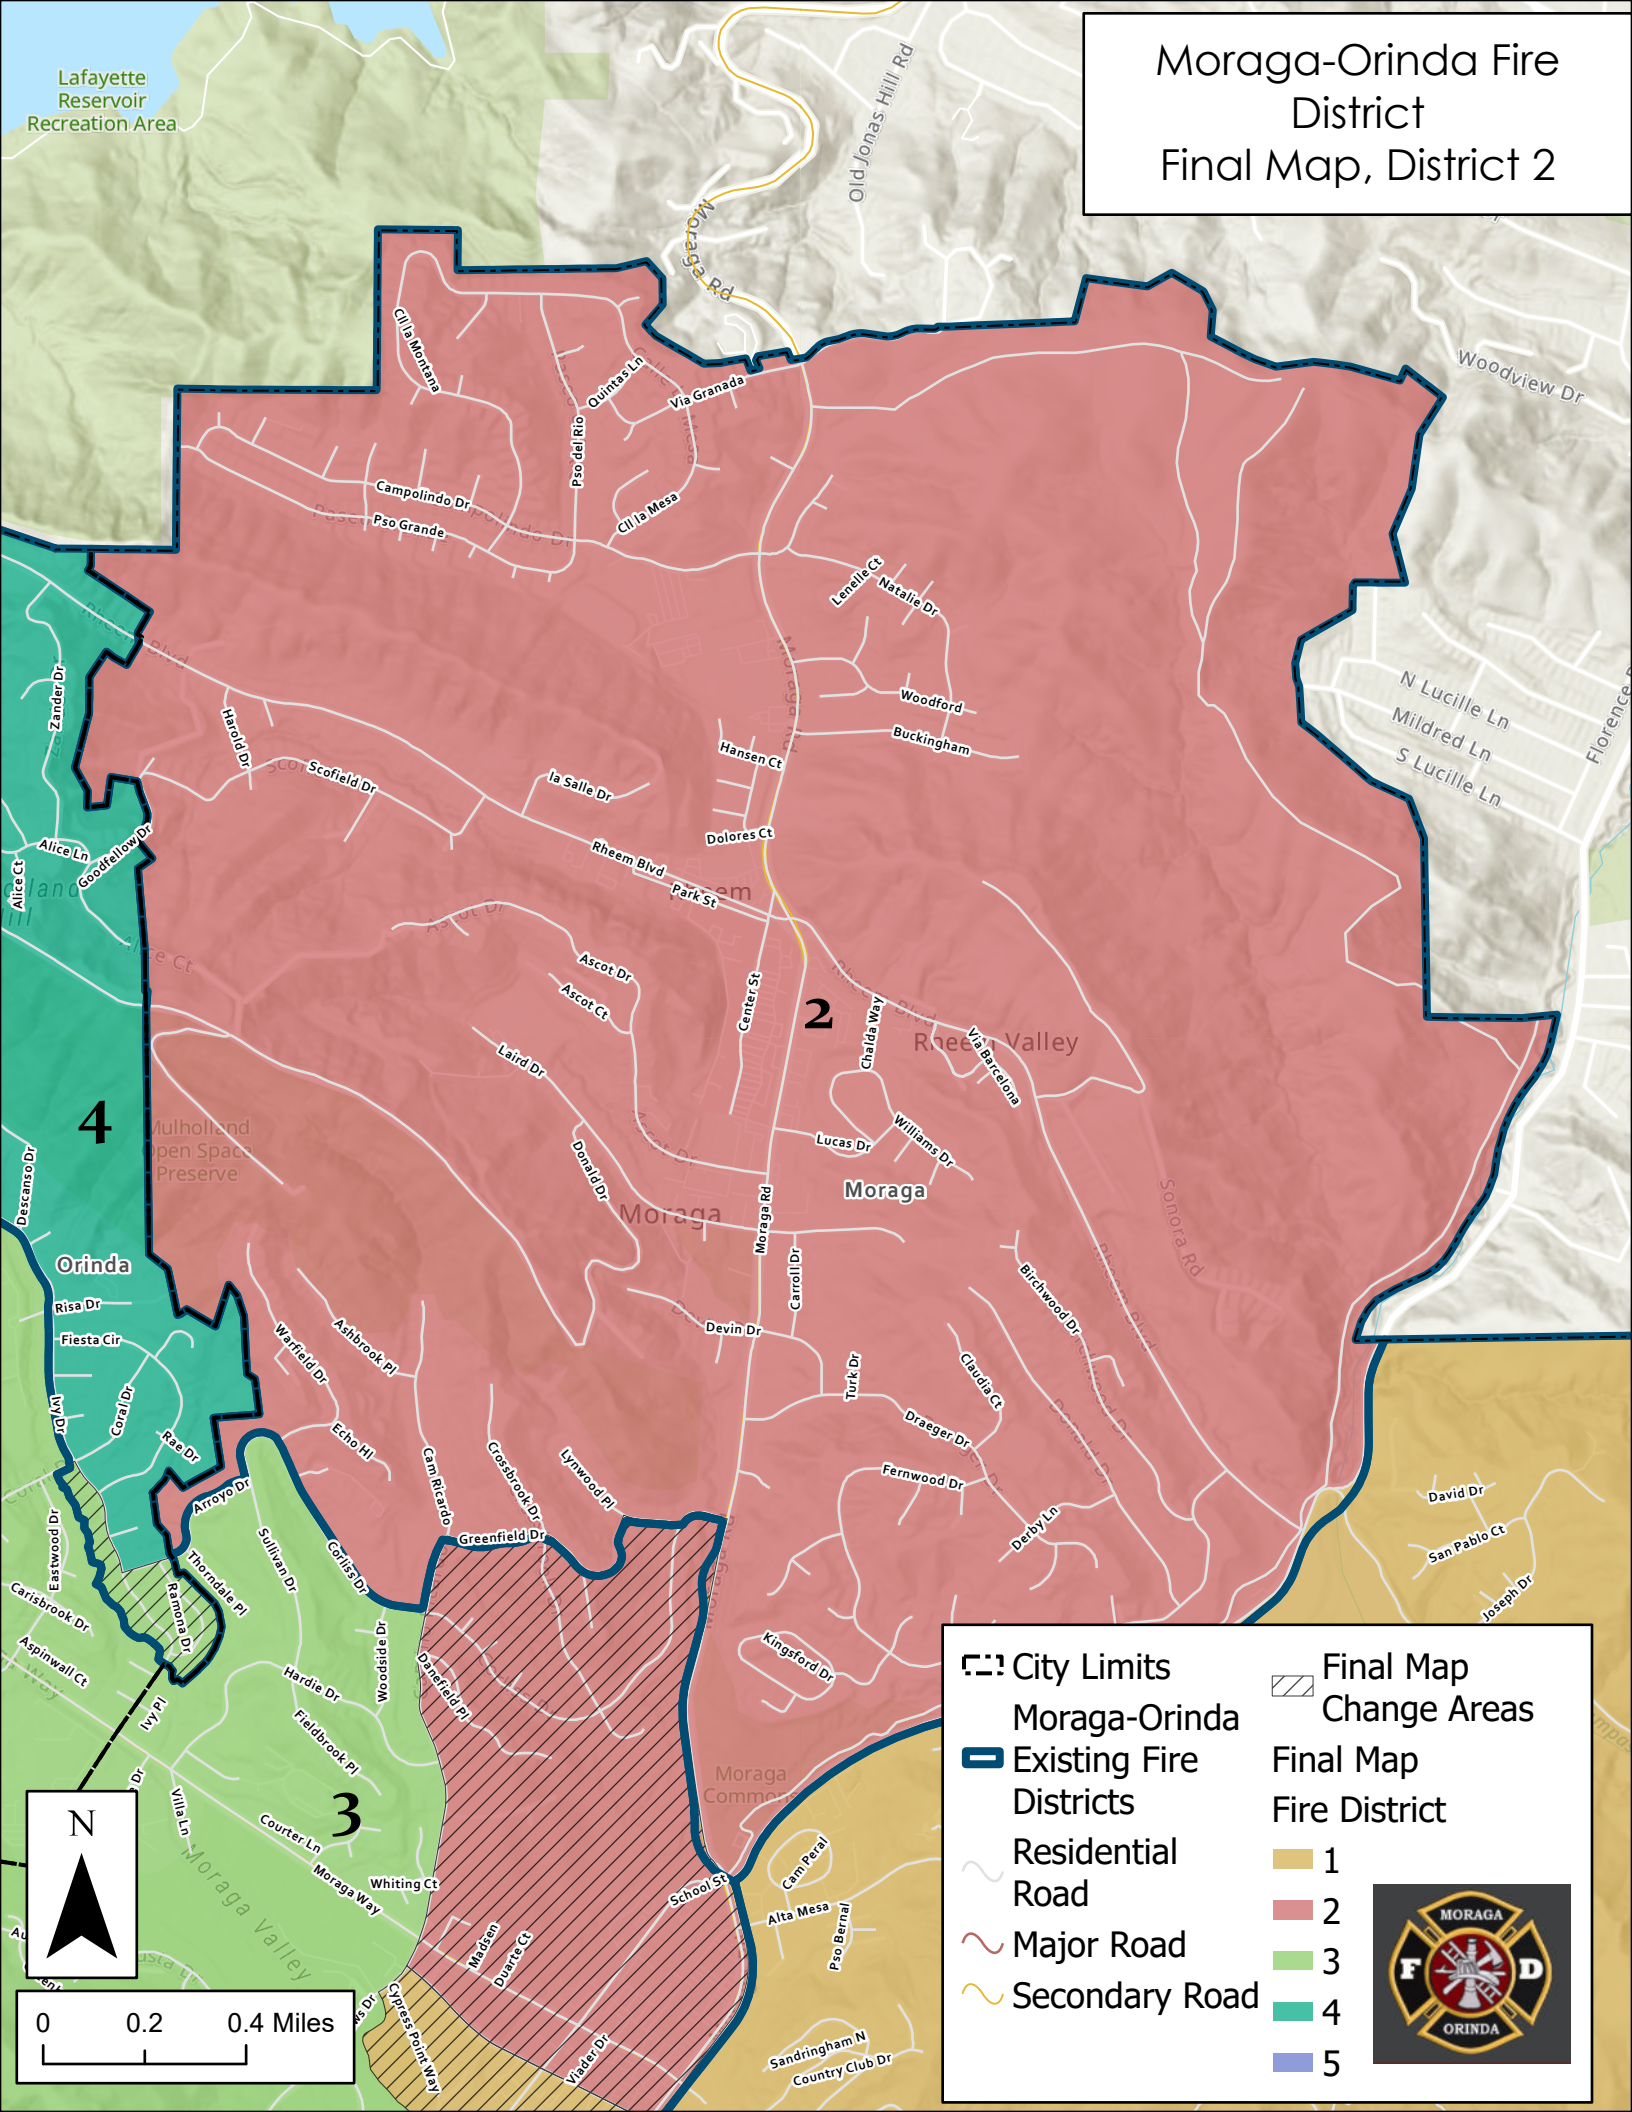

# Moraga-Orinda Fire District Final Map, District 2

Lafayette Reservoir Recreation Area

|                         |                                |
|-------------------------|--------------------------------|
| City Limits             | Final Map Change Areas         |
| Existing Fire Districts | <b>Final Map Fire District</b> |
| Residential Road        | 1                              |
| Major Road              | 2                              |
| Secondary Road          | 3                              |
|                         | 4                              |
|                         | 5                              |